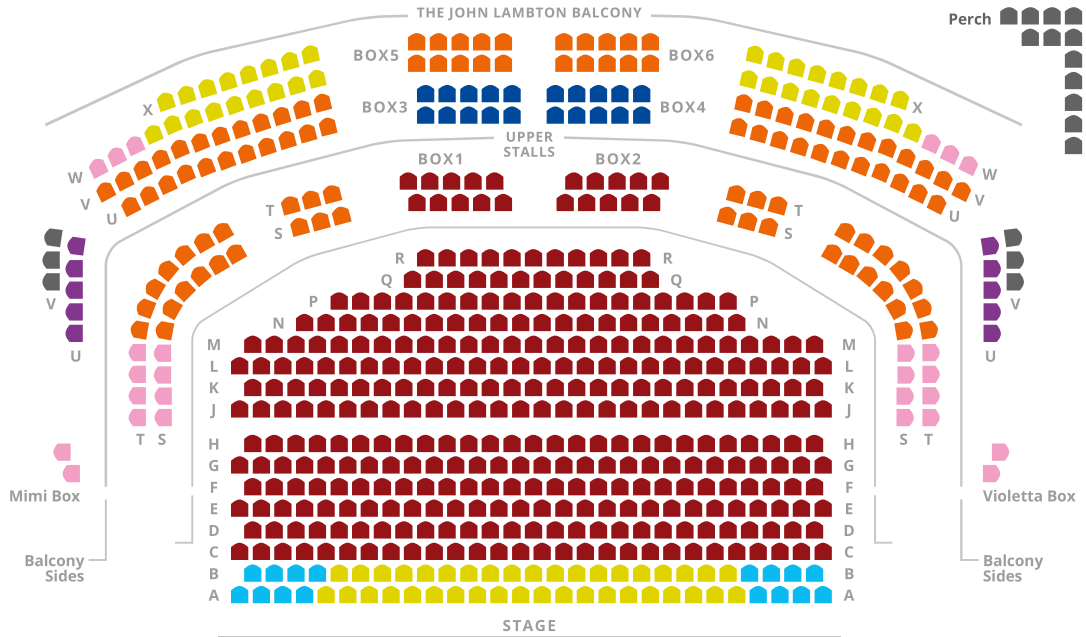

SEATING PLAN FOR OPERA

- Band A ● £230
- Band B ● £210
- Band C ● £190
- Band D ● £170
- Band E ● £150
- Band F ● £60
- Band G ● £45
- Band H ● £30

SEATING PLAN FOR JAZZ/DANCE

- Band A ● £130
- Band B ● £90
- Band C ● £60
- Band D ● £45
- Perch ● £30